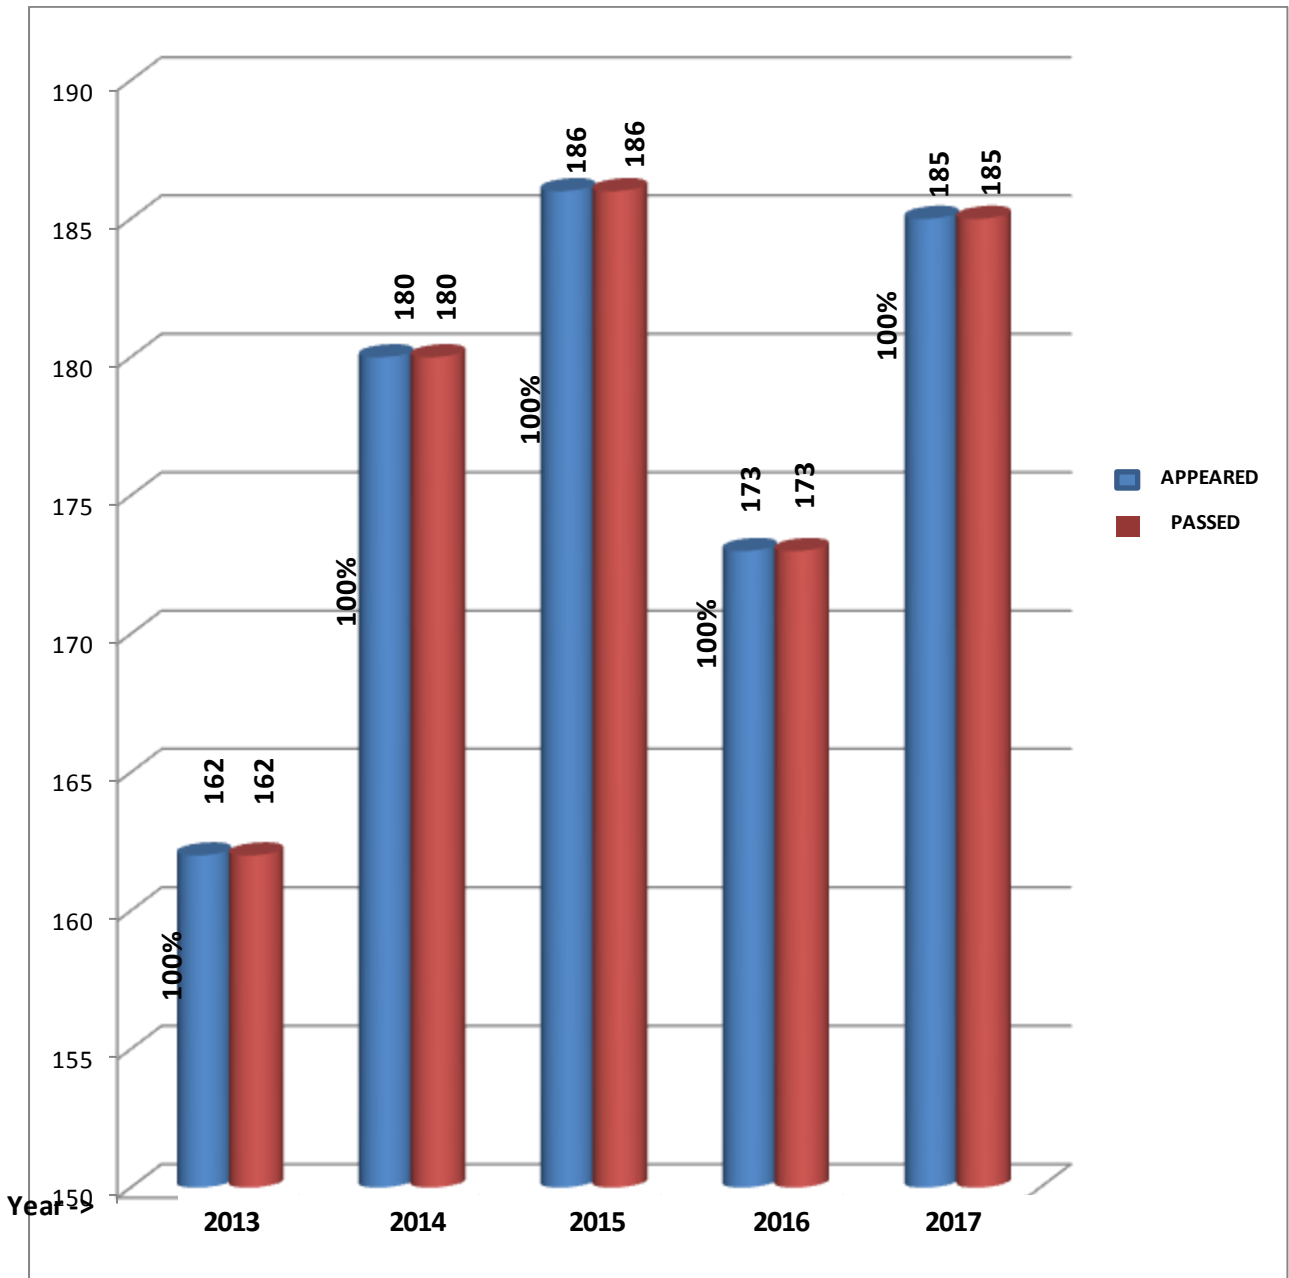

RESULT ANALYSIS (2013-2017) –KV2 KOCHI NAVAL BASE

CLASS :X

year	2013	2014	2015	2016	2017
PASS %	100.0	100.0	100.0	100.0	100.0
APPEARED	162	180	186	173	185
PASSED	162	180	186	173	185

■ APPEARED ■ PASSED

RESULT ANALYSIS (2013-2017) –KV2 KOCHI NAVAL BASE

CLASS :XII

year	2013	2014	2015	2016	2017
PASS %	96.8	100.0	98.7	98.2	98.9
APPEARED	125	144	159	167	177
PASSED	121	144	157	164	175

■ APPEARED ■ PASSED