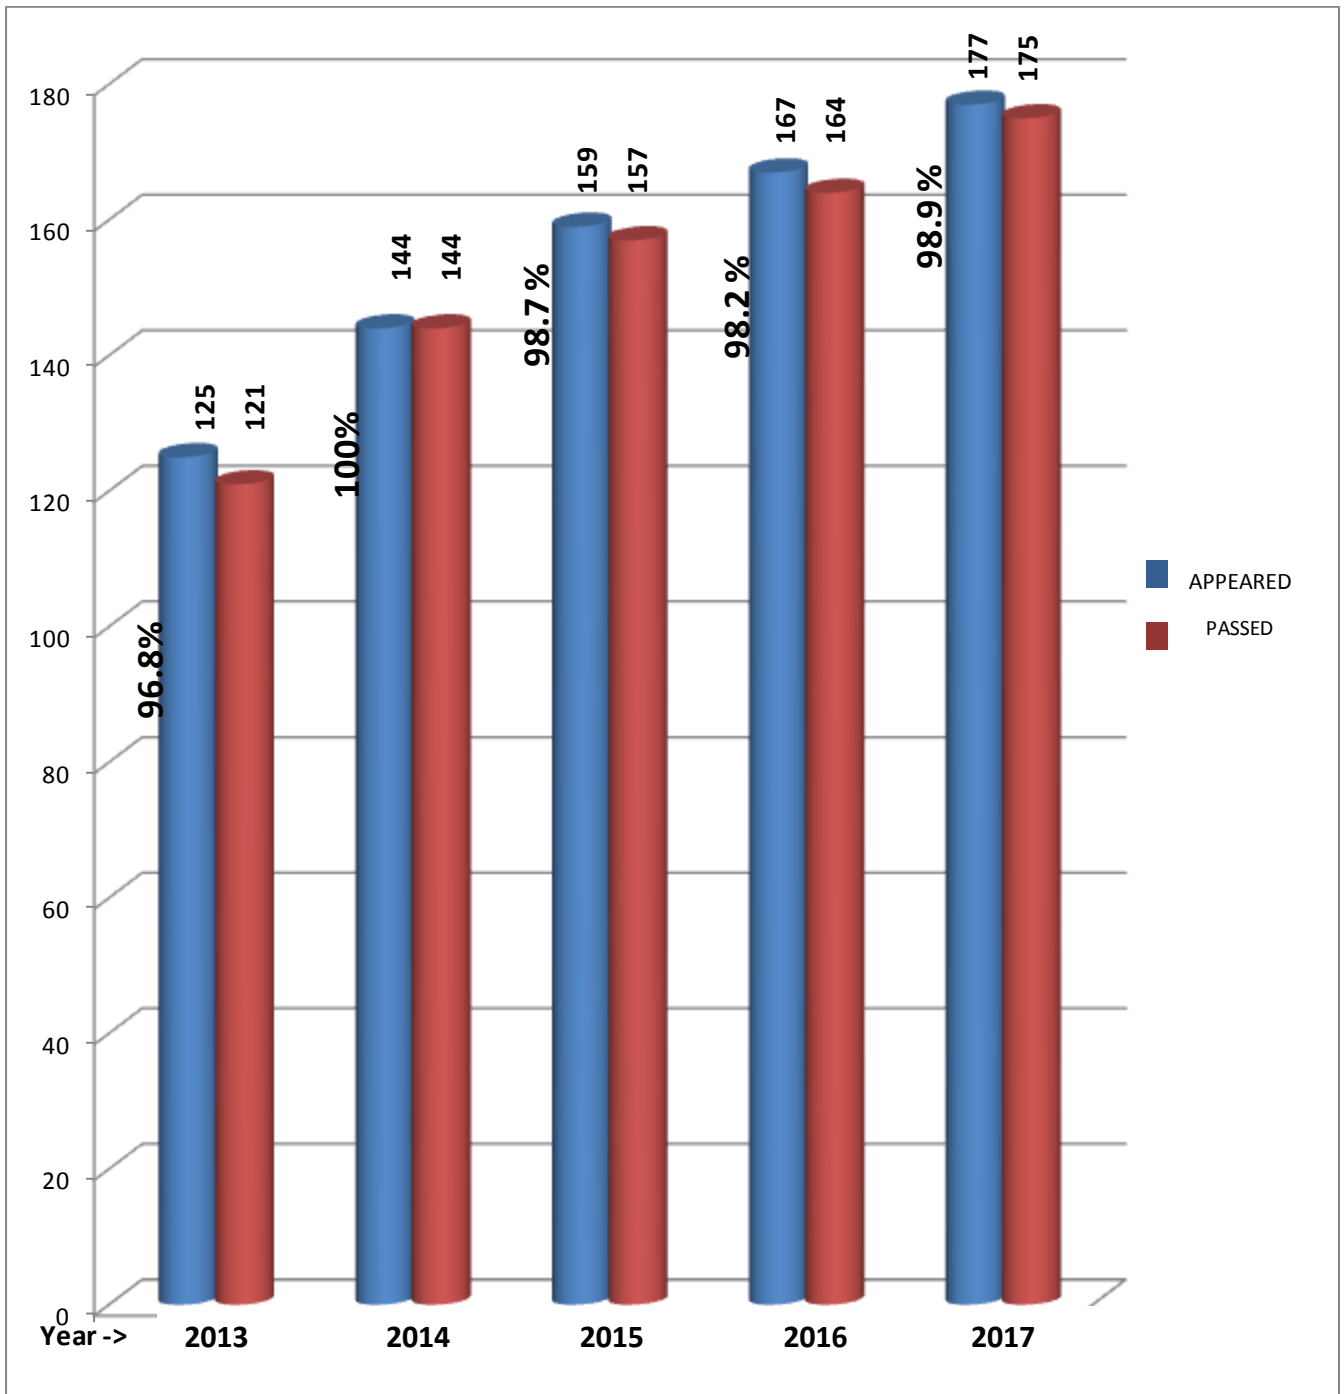

RESULT ANALYSIS (2013-2017) –KV2 KOCHI NAVAL BASE

CLASS :X

year	2013	2014	2015	2016	2017
PASS %	100.0	100.0	100.0	100.0	100.0
APPEARED	162	180	186	173	185
PASSED	162	180	186	173	185

■ APPEARED ■ PASSED

RESULT ANALYSIS (2013-2017) –KV2 KOCHI NAVAL BASE

CLASS :XII

year	2013	2014	2015	2016	2017
PASS %	96.8	100.0	98.7	98.2	98.9
APPEARED	125	144	159	167	177
PASSED	121	144	157	164	175

■ APPEARED ■ PASSED