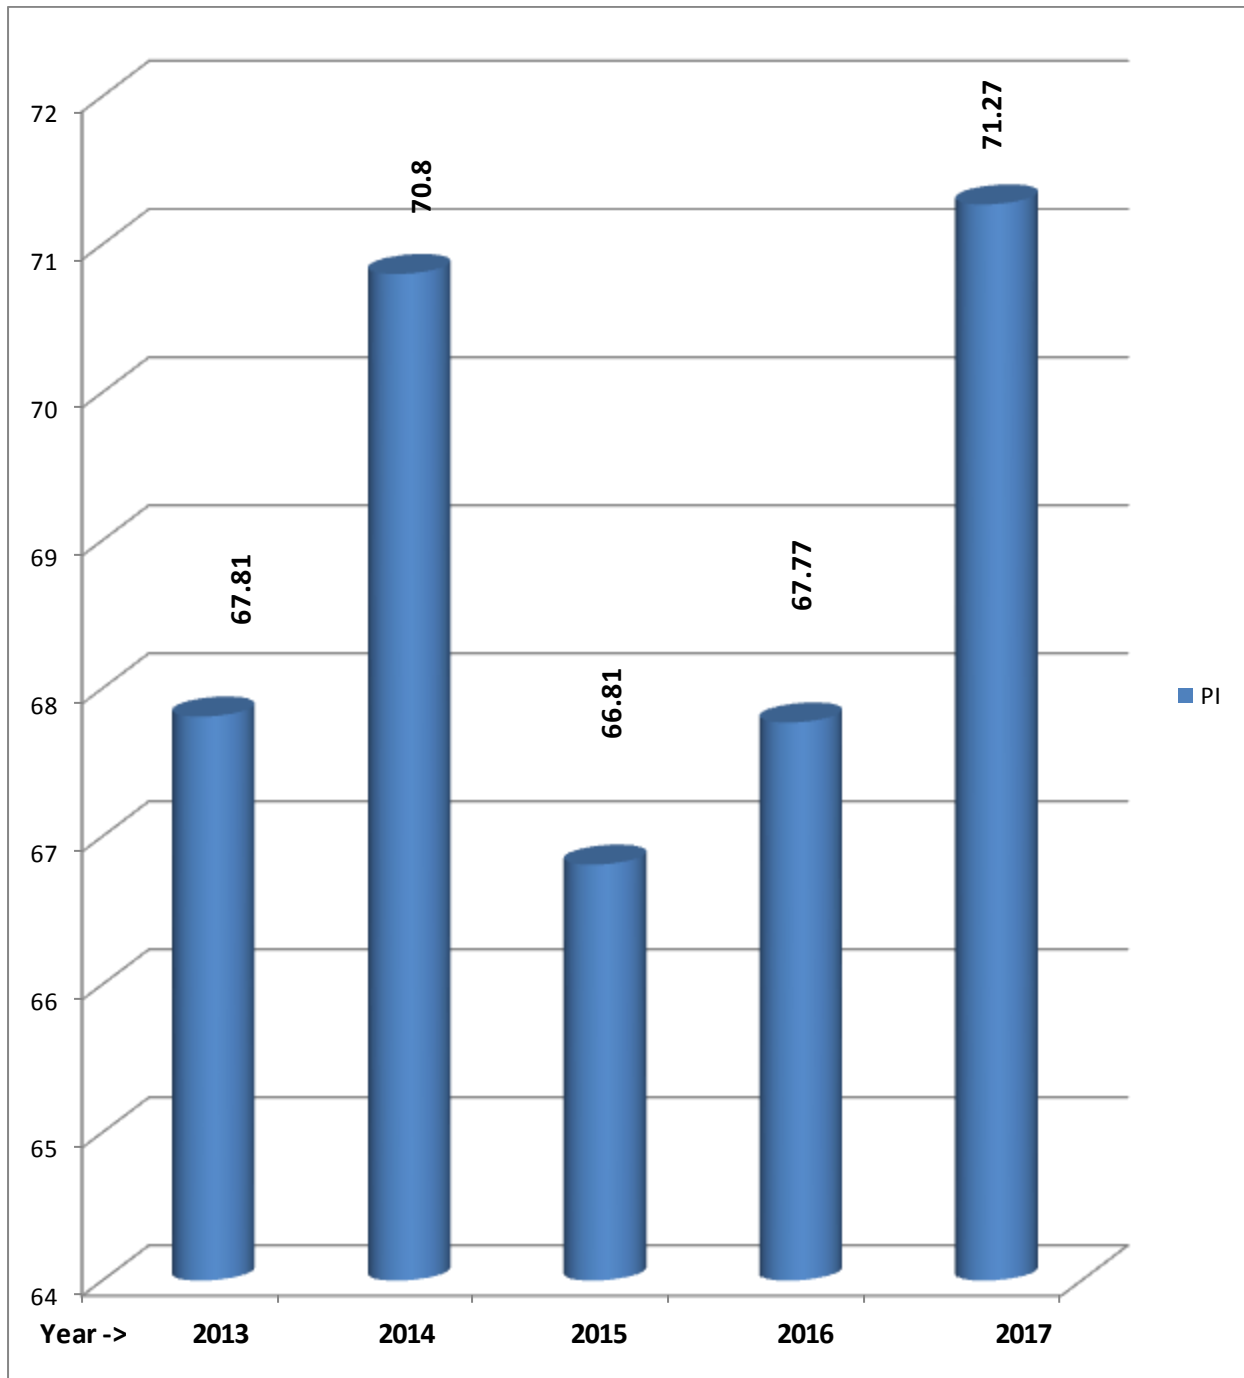

KV2 KOCHI NAVAL BASE
PERFORMANCE INDEX (2013-2017) –CLASS :XII

YEAR	2013	2014	2015	2016	2017
PI	67.81	70.8	66.81	67.77	71.27